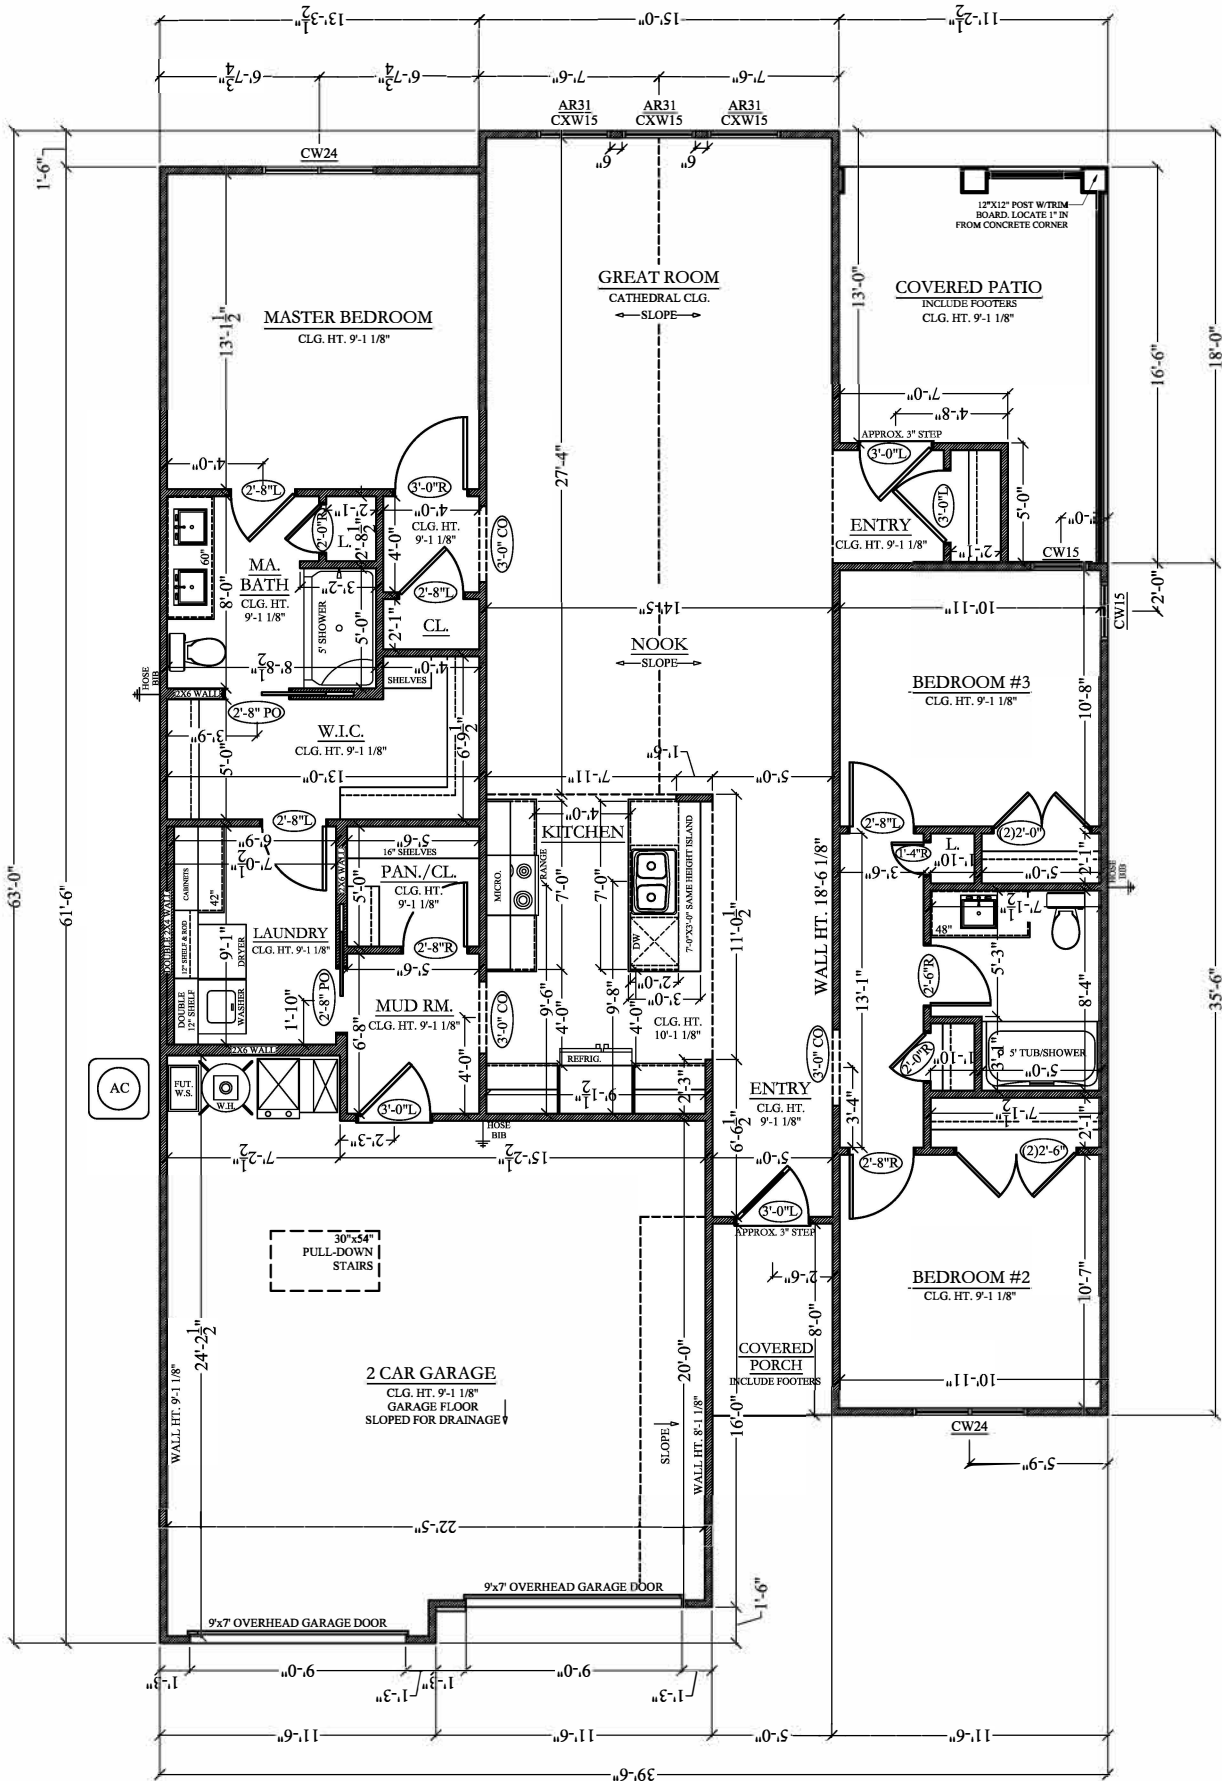

FRONT ELEVATION

REAR ELEVATION

SHEET: **A1.0**
 ELEVATIONS
 DRAWN BY: AS
 SCALE: 1/8" = 1'-0"
 DATE: JUNE 18, 2024

LEGACY HEIGHTS
 Wabash, IN

PURE CONSTRUCTION

AREA	S.F.
MAIN LVL	1,599
SECOND LVL	N/A
TOTAL	1,599
GARAGE	504

AREA	S.F.
MAIN LVL	1,599
SECOND LVL	N/A
TOTAL	1,599
GARAGE	504

PURE CONSTRUCTION

LEGACY HEIGHTS Wabash, IN

DATE: JUNE 18, 2024
SCALE: 1/8" = 1'-0"

DRAWN BY: AS

MAIN LEVEL

A2.0

SHEET: